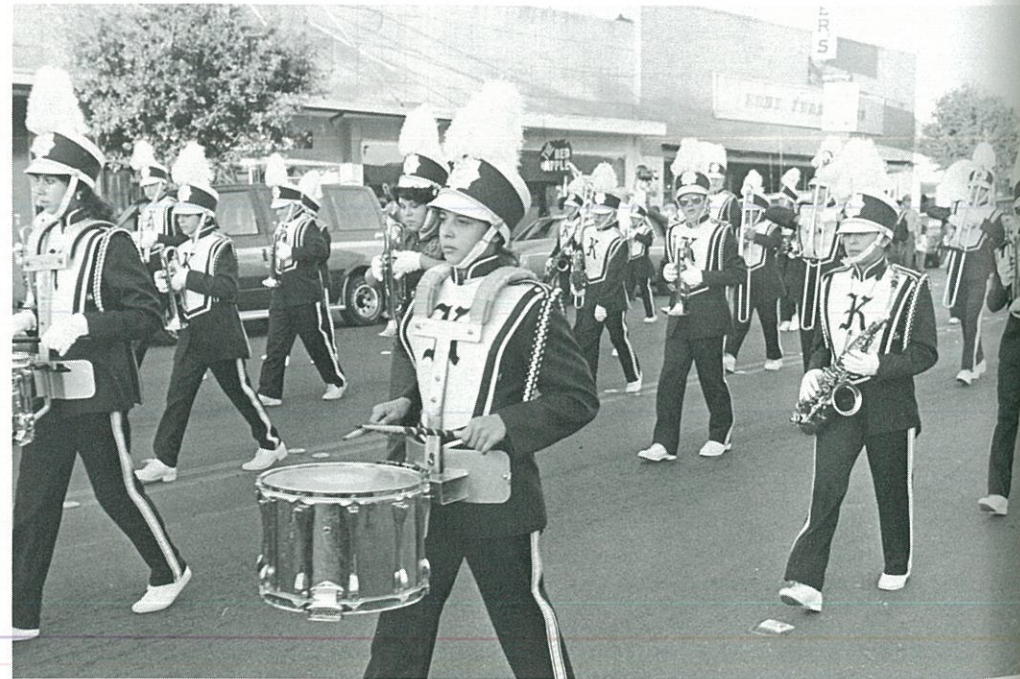

The Dauber Band had 10 members that made All Region band. They were Ismael Cobos, Marco Aranda, Jetsi Balderamma, Clary Cutrell, Shelly Knight, Karime Mendez, Kenya Salmon, Amber Reed, Jennifer Martinez, and Juanita Aguirre. The band also competed in Concert and Sightreading. The band received a division III in Concert and a division II in Sightreading.

The Kermit Dauber Band marched in the 1987 Christmas parade.

Dauber Band Leaders

the 1987-88 Kermit Dauber Band Front Line include twirlers Angie James and Jennifer Martinez. Eighth Grade drum major Cathy Versoza, and seventh grade drum major Andrea Lowe. Twirlers Kim Cromeans and Kari Bliss.